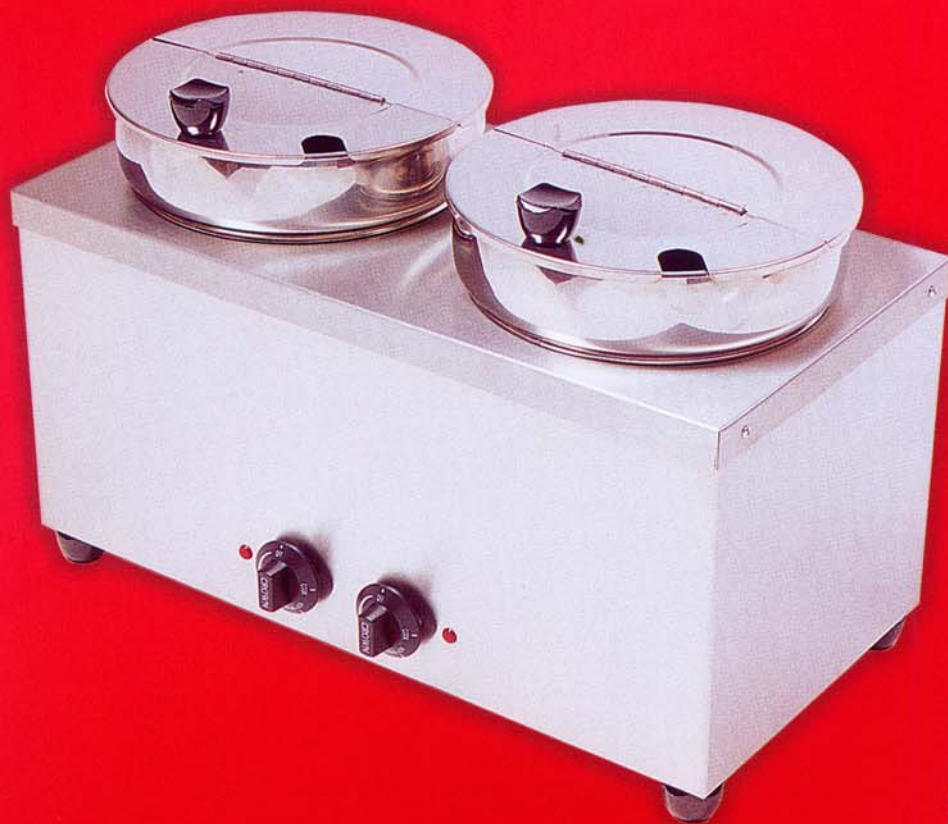

ROWN INDUSTRIES
ROWN INDUSTRIES
ROWN INDUSTRIES
ROWN INDUSTRIES
ROWN INDUSTRIES
ROWN INDUSTRIES
ROWN INDUSTRIES
ROWN INDUSTRIES
ROWN INDUSTRIES
ROWN INDUSTRIES
ROWN INDUSTRIES

DUAL POT SOUP WARMER

GEMINI

The **CROWN DUAL POT SOUP WARMER** is the perfect appliance for the buffet and kitchen.

With dual thermostat controls each pot is individually controlled to allow different foods to be heated at required temperatures simultaneously.

The appliance has dual 7 litre pots with hinged lids all contained in a compact stainless steel compartment.

MODEL	DPS
-------	-----

270 mm

350 mm

530 mm

2400w / 220 - 240 volts

CROWN INDUSTRIES

Factory 47, Cave Hill Industrial Gardens, Cave Hill Road, Lilydale, 3140